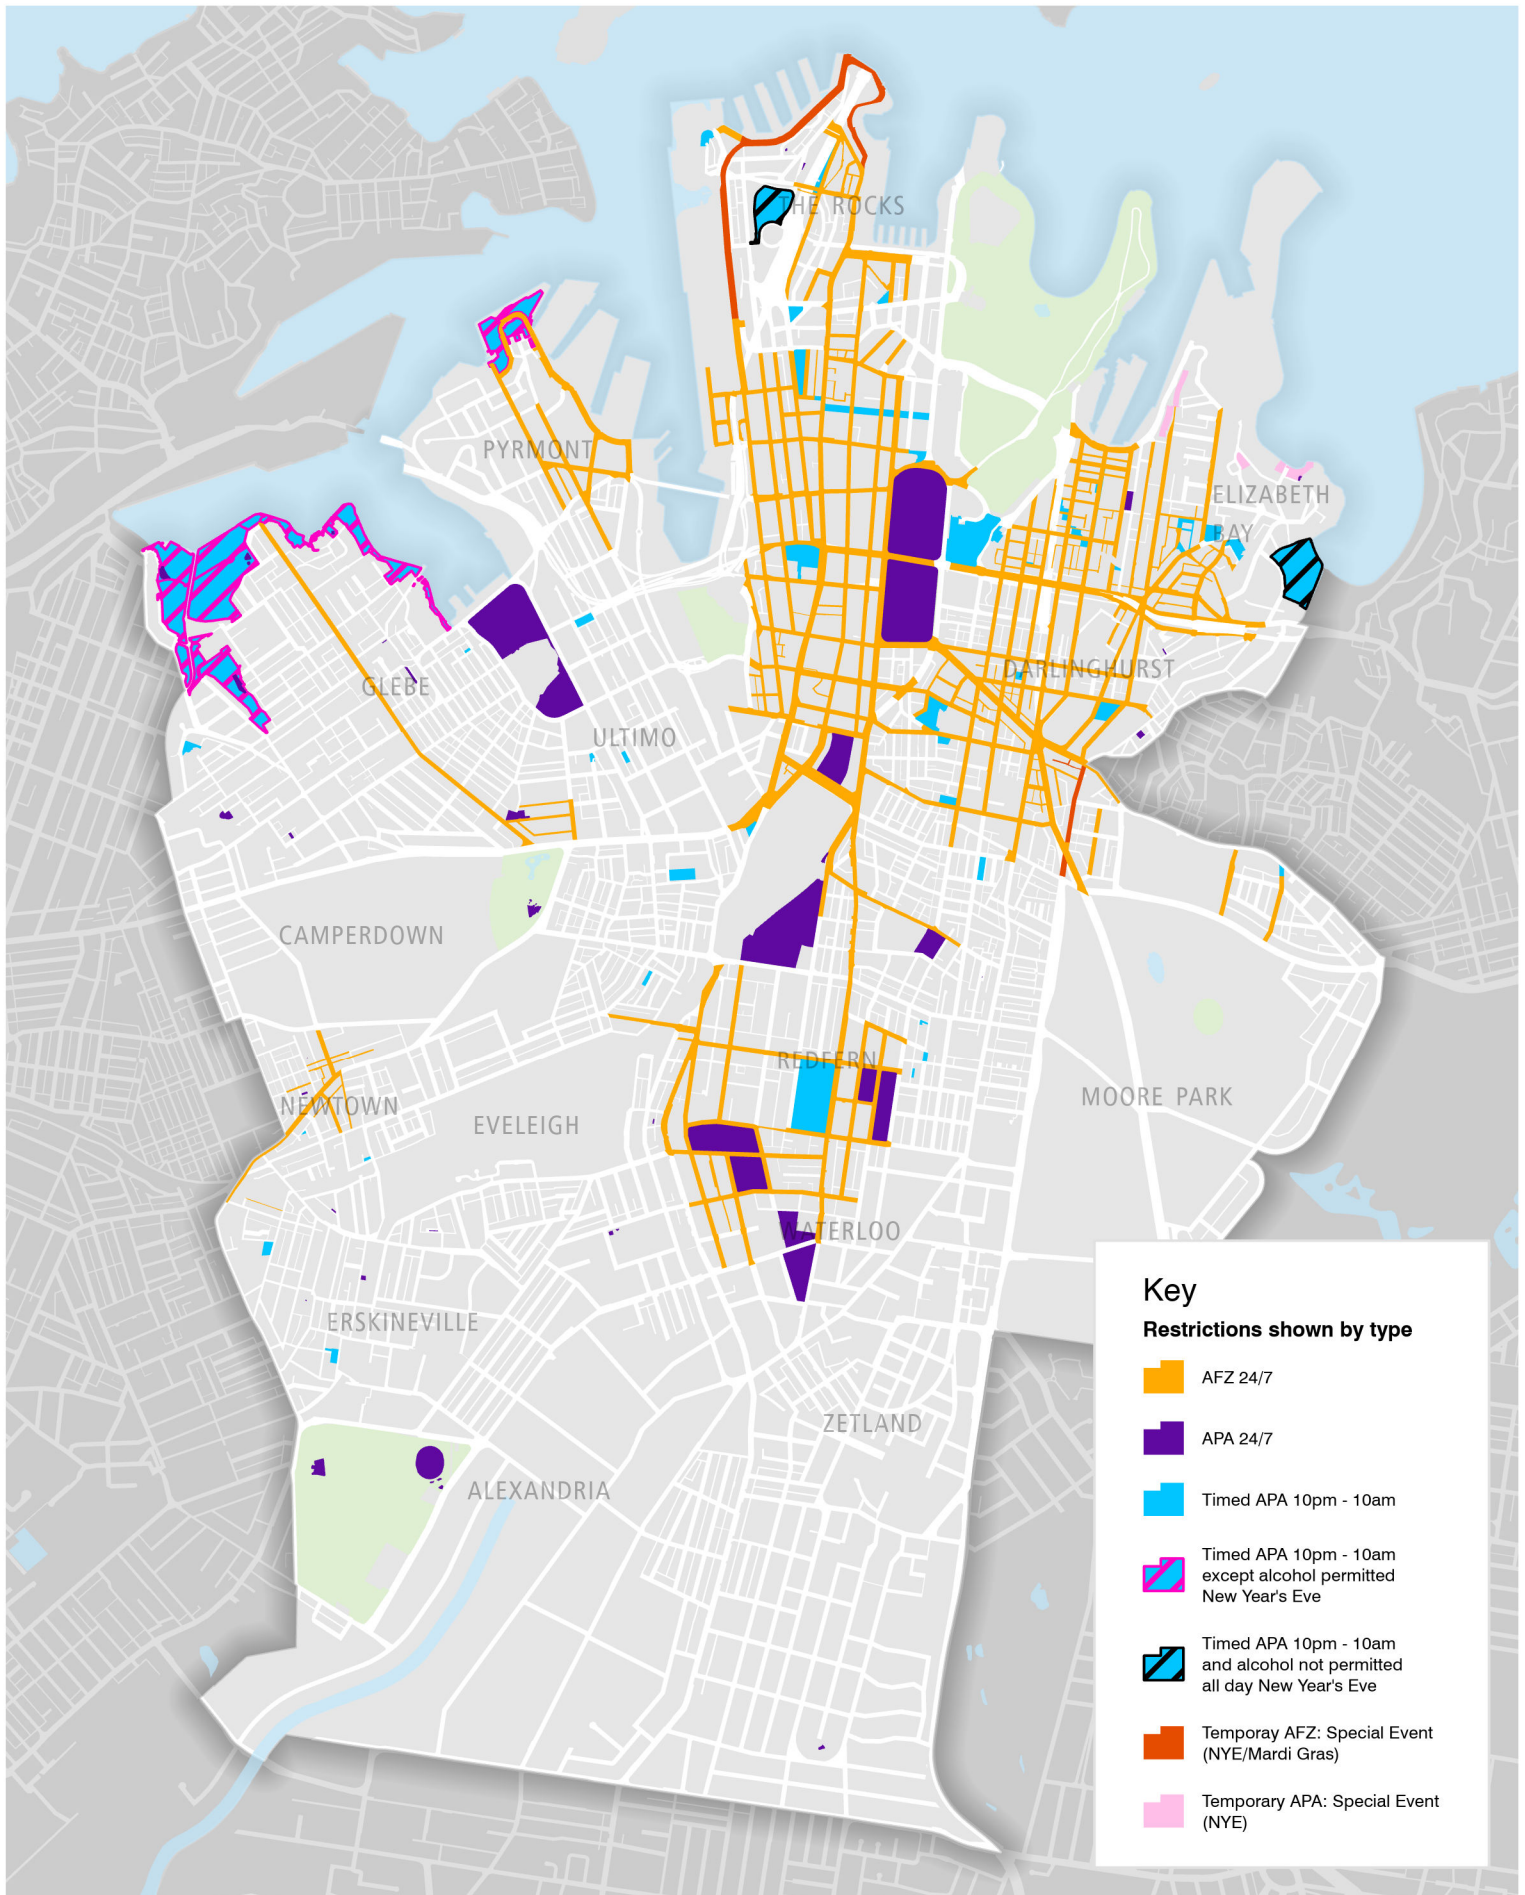

Attachment E

**Map of Alcohol Restrictions Proposed for
Public Exhibition – By Type**

Alcohol restrictions proposed for public exhibition - by type

Key

Restrictions shown by type

- AFZ 24/7
- APA 24/7
- Timed APA 10pm - 10am
- Timed APA 10pm - 10am except alcohol permitted New Year's Eve
- Timed APA 10pm - 10am and alcohol not permitted all day New Year's Eve
- Temporay AFZ: Special Event (NYE/Mardi Gras)
- Temporary APA: Special Event (NYE)